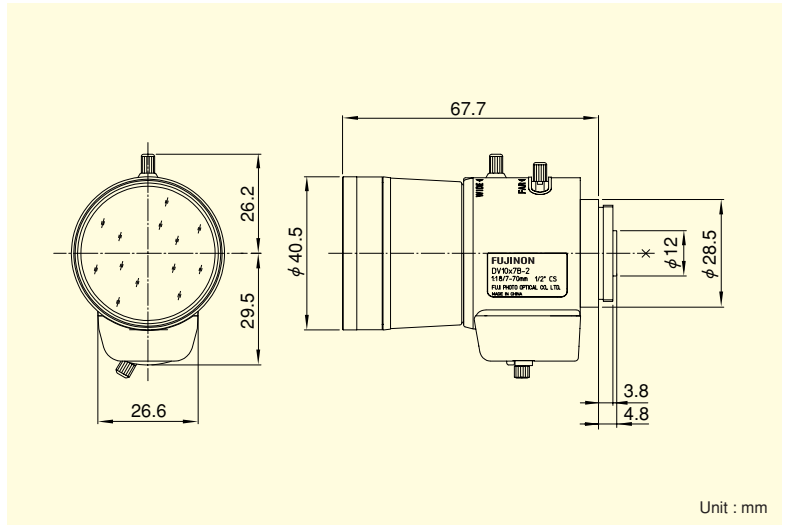

For Security
Vari-Focal

DV10×7B-2

Applicable camera (model)

1	2/3	1/2	1/3	1/4
---	-----	-----	-----	-----

VARI
Vari-Focal

WIDE
Wide Angle

TELE
Telephoto
Long Focal

MANUAL
Manual Iris

CS-mt
CS Mount

METAL
Metal Mount

AT
Aspherical Lens

10×

*Photograph is a similar model.

- Compatible with a wide range - 1/2", 1/3" and 1/4" - cameras
- Wide range of f7-70mm, supporting various applications
- High accuracy aspheric lens adopted, achieving the high quality image

Unit : mm

VARI-FOCAL LENSES

Focal Length (mm)		7~70(10×)	
Iris Range		F1.8 ~ Close	
Operation	Zoom	Manual	
	Focus	Manual	
	Iris	Manual	
Angle Of View (H×V)	1/2"	WIDE	50°01' × 38°12'
		TELE	5°12' × 3°59'
	1/3"	WIDE	38°12' × 28°56'
		TELE	3°59' × 3°02'
	1/4"	WIDE	28°56' × 21°49'
		TELE	3°02' × 2°17'
Focusing Range (From Front Of The Lens) (m)		∞ ~ 0.3	
Object Dimensions at M.O.D. (H×V) (mm)	1/2"	WIDE	301 × 223
		TELE	60 × 46
	1/3"	WIDE	223 × 166
		TELE	46 × 35
	1/4"	WIDE	166 × 124
		TELE	35 × 26
Back Focal Distance (in air) (mm)		7.9	
Exit Pupil Position (From Image Plane) (mm)		-62	
Filter Thread (mm)		—	
Mount		CS	
Mass (g)		95	
Remarks		•Metal Mount	